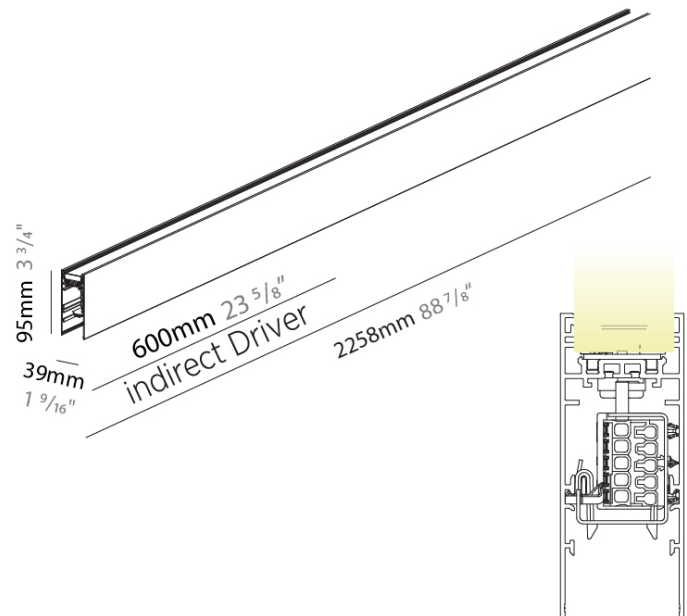

base number

DESCRIPTION

Hypro 40 X Indirect - 2258mm / 88 7/8" Profile Insert - 31W LED (Zhaga Standard)
Dimming: 0-10V (DV) CCT: 3000K (30K) Profile: Black Velvet (02) Diffuser: Opal (01)

1. To build a product code in our configurator select the specify button on the base model # product page
2. To build a manual product code on this datasheet choose from the options listed below in blue font and add the suffix to the base model #

GENERAL

Series: Hypro
Subseries: Hypro 40-X
Partner: Prolicht
Division: Architectural
Installation: Suspension
Product Type: Linear Profiles
Mounting Location: Ceiling
Light Distribution: Indirect

PHYSICAL

Shape: Rectangle
Length (mm): 2258
Length (in): 88 7/8
Width (mm): 38
Width (in): 1 1/2
Height (mm): 95
Height (in): 3 3/4
Diffuser: PMMA - Opal
Fixture Finish: SSR / BKV / CWI / CRY / HAB / UFT / ITA / RUA / FTG / MYG / LOD / PUS / FRO / FUP / KIA / POP / BLS / SPG / MEY / GOH / CHC / COM / ABZ / JAG / OBR / MOS / ROR
Fixture Material: Metal

ELECTRICAL

Lamp Type: LED (Zhaga Standard)
Input Wattage (W): 31
Dimming: Non-Dimmable / 0-10V Dimming
Driver Included: Yes
Driver Location: Integrated
Driver Type: Constant Current - 120Vac
Driver Class: Class 2
Input Voltage (V): 120

LED

Color Temperature (°K): 2700 / 3000 / 3500 / 4000
Max. Delivered Lumen (lm): 3416 / 3522 / 3612 / 3686
CRI: >90 CRI
Lamp Life (hrs): 50000

RATINGS AND CERTIFICATIONS

Certified By: Certified for North American Standards
IP rating: IP20