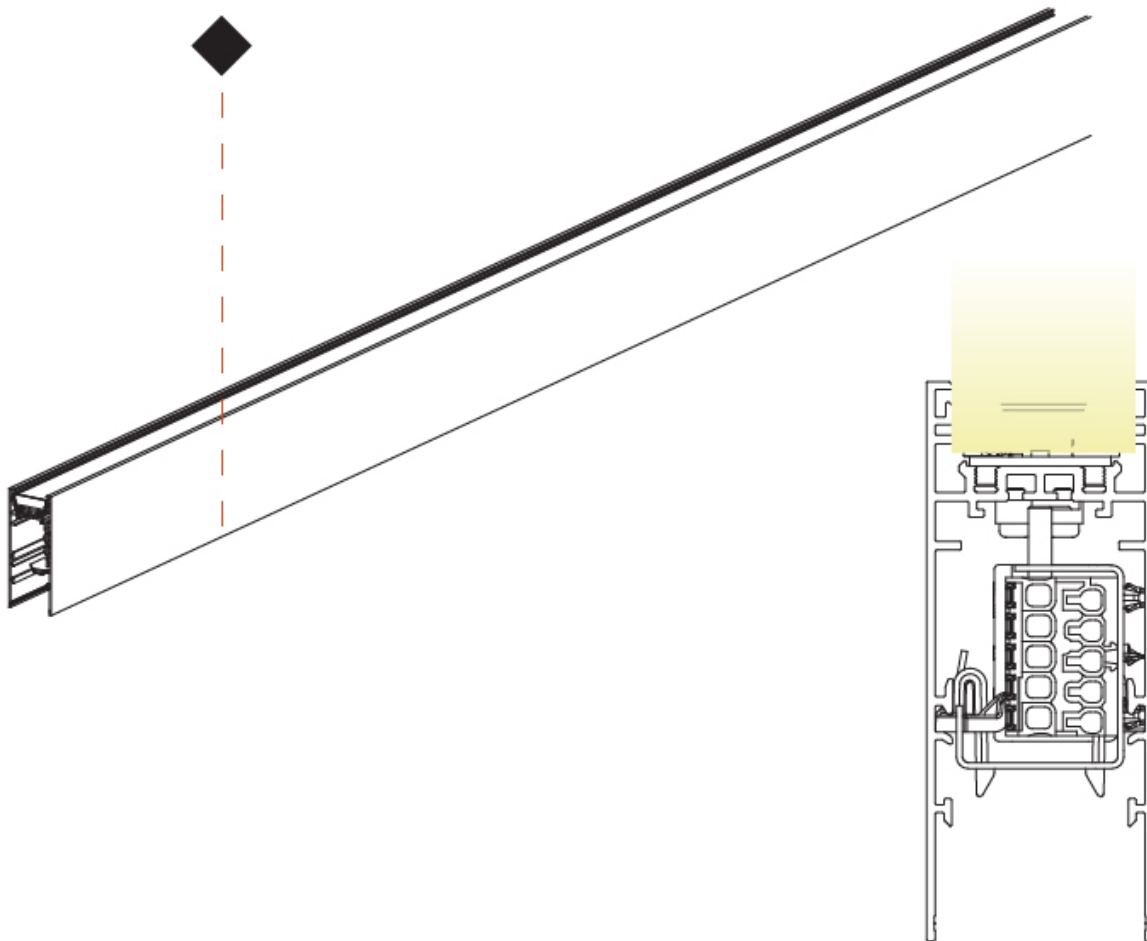

HYPRO 40-X SUSPENSION

A300124- : A300124-DV-30K-02-01

PROJECT	_____
TYPE	_____
SPECIFIER	_____
QUANTITY	_____
DATE	_____

A