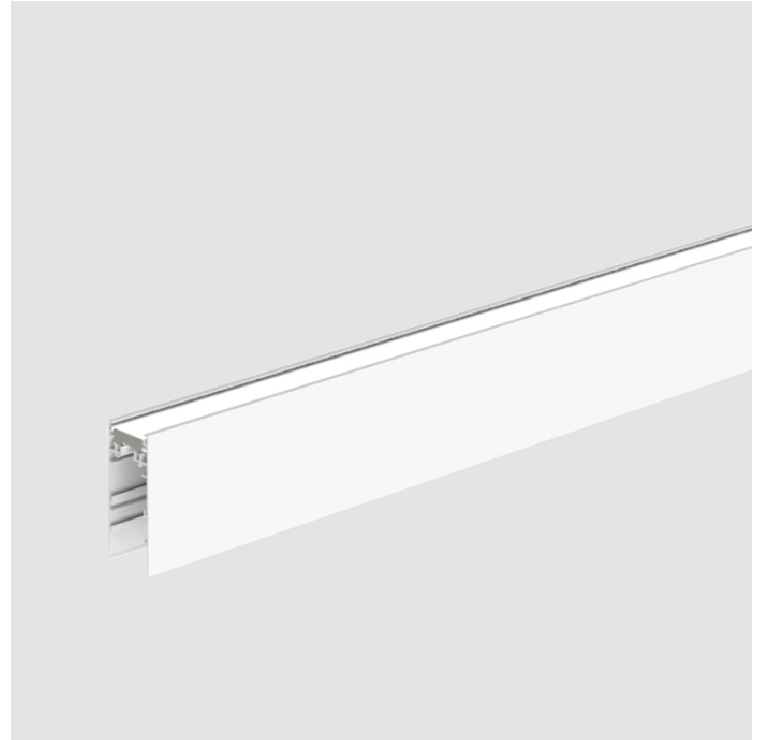

base number

DESCRIPTION

Hypro 40 X Indirect - 2258mm / 88 7/8" Profile Insert - 31W LED (Zhaga Standard)
Dimming: 0-10V (DV) CCT: 3000K (30K) Profile: Black Velvet (02) Diffuser: Opal (01)

1. To build a product code in our configurator select the specify button on the base model # product page
2. To build a manual product code on this datasheet choose from the options listed below in blue font and add the suffix to the base model #

GENERAL

Series: Hypro
Subseries: Hypro 40-X
Partner: Prolicht
Division: Architectural
Installation: Suspension
Product Type: Linear Profiles
Mounting Location: Ceiling
Light Distribution: Indirect

PHYSICAL

Shape: Rectangle
Length (mm): 2258
Length (in): 88 7/8
Width (mm): 38
Width (in): 1 1/2
Height (mm): 95
Height (in): 3 3/4
Diffuser: PMMA - Opal
Fixture Finish: SSR / BKV / CWI / CRY / HAB / UFT / ITA / RUA / FTG / MYG / LOD / PUS / FRO / FUP / KIA / POP / BLS / SPG / MEY / GOH / CHC / COM / ABZ / JAG / OBR / MOS / ROR
Fixture Material: Metal

ELECTRICAL

Lamp Type: LED (Zhaga Standard)
Input Wattage (W): 31
Dimming: Non-Dimmable / 0-10V Dimming
Driver Included: Yes
Driver Location: Integrated
Driver Type: Constant Current - 120Vac
Driver Class: Class 2
Input Voltage (V): 120

LED

Color Temperature (°K): 2700 / 3000 / 3500 / 4000
Max. Delivered Lumen (lm): 3416 / 3522 / 3612 / 3686
CRI: >90 CRI
Lamp Life (hrs): 50000

RATINGS AND CERTIFICATIONS

Certified By: Certified for North American Standards
IP rating: IP20